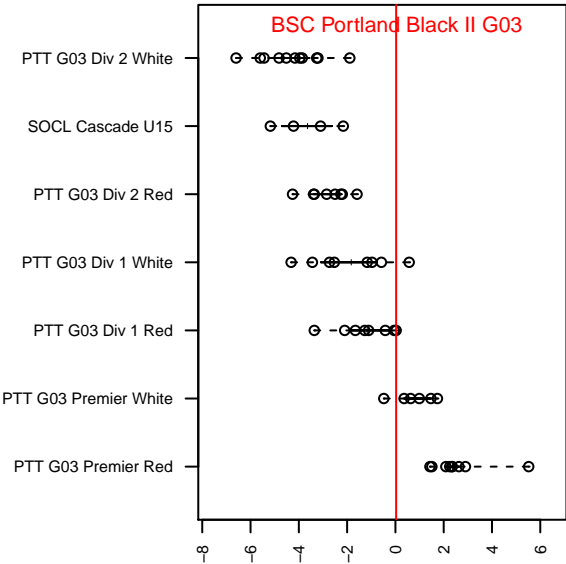

BSC Portland Black II G03

Bridlemile SC
 Portland, OR
 G03 total strength=1200
 attack=4.99 defense=3.2
 fall league = PTT G03 Div 1 Red
 spr league = Spr OYS G03 Div 1 Red

alt names used:
 BSC 03G Black II
 BSC 03G Black II
 BSC 03G Black II

Venues played:
 2016 PTT G03 Division 1 Red
 2016 OYS Presidents Cup G03
 2016 Spr OYS G03 Division 1 Red

BSC Portland Black II G03
 Dots are actual minus expected GF (blue circles) and GA (red triangles).
 Blue line is smoothed change in attack strength. Red is smoothed change in defense strength.

**attack and defense variance (black dot)
relative to other teams
and top 10 in region**

**attack and defense rating
relative to others at age
and all opponents in last 13 months**

Performance relative to 13 month average